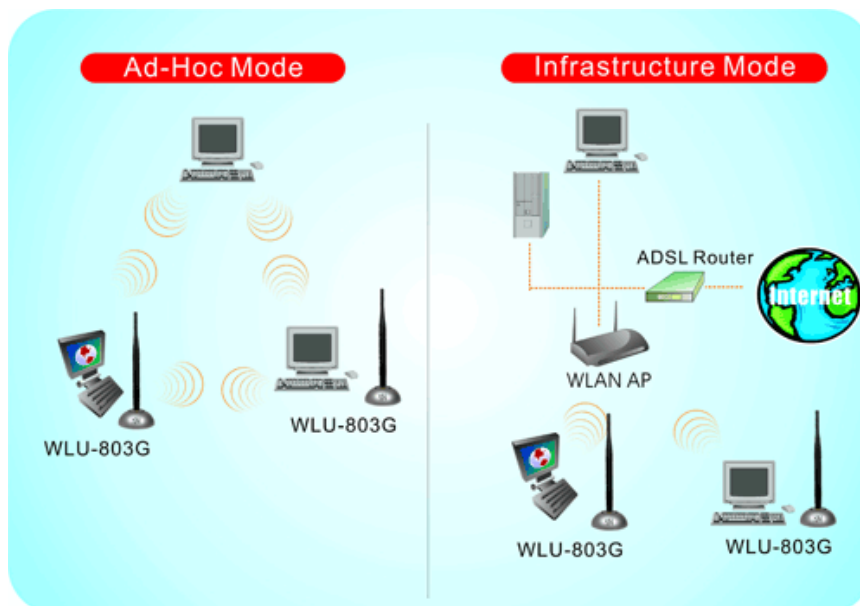

WLU-803G

IEEE802.11g 54Mbps High Power USB Adapter + 5dBi Omni Antenna
(Reverse SMA Connector) (EIRP=23dBm)

PheeNet WLU-803G is a fancy 802.11g 54Mbps USB Adapter with 5dBi Omni Antenna. With data rate 54 Mbps wireless network transmission, you can connect your PC to network anywhere.

Comparing with General 11g USB Adapter, not only standard features, like encryption, Windows OS compatibility, it also has enhanced WPA, IEEE802.11i security features, software AP features, and Linux, MAC driver optional for users; because Wireless LAN is getting popular at home, we especially release the driver for Sony Play Station for Internet Game for home users.

For sure, PheeNet WLU-803G is a fancy and reliable 802.11g 54Mbps USB Solution for Home and Office users.

APPLICATION

Features

1. Compatible with IEEE 802.11b 11Mbps & IEEE802.11g 54Mbps
2. Supports wireless data encryption with 64/128 / 256 WEP for security
3. Supports TKIP, WPA, IEEE802.11i enhanced security